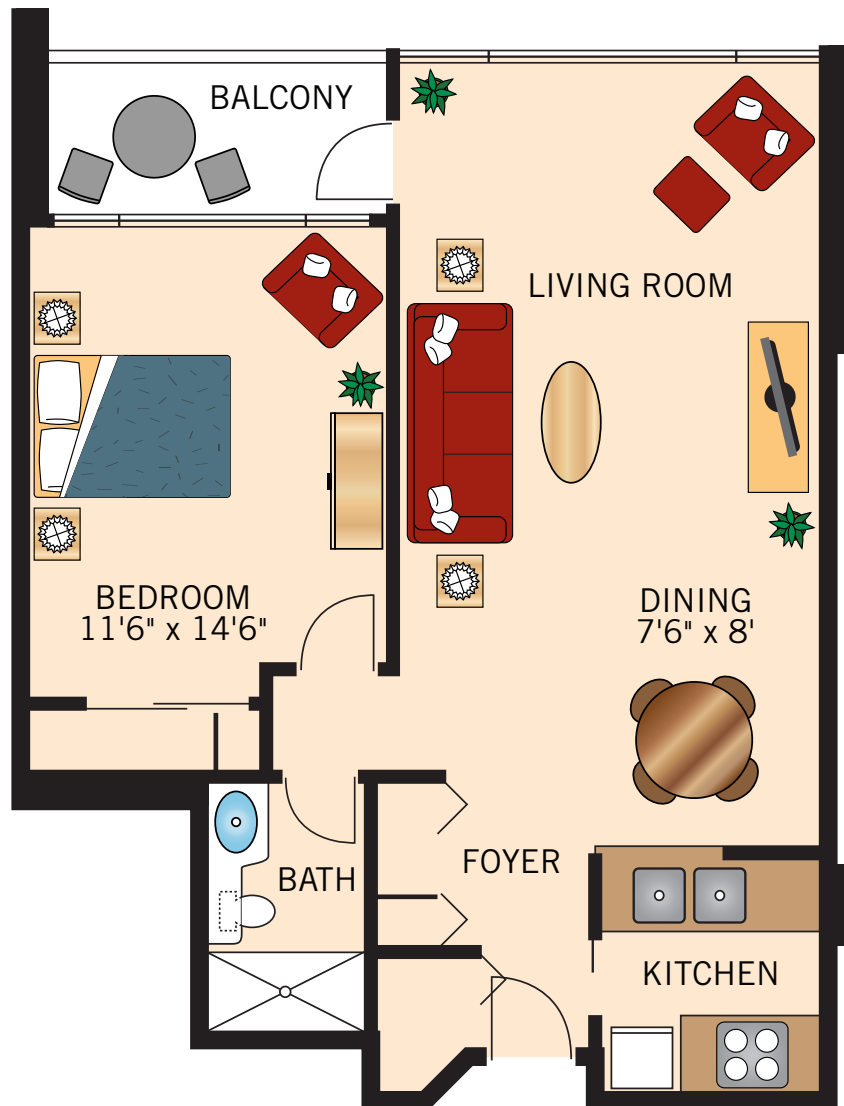

TYPE A
ONE BEDROOM PLUS DEN
1,015 Square Feet

Floor plans are not to scale and are shown for comparative purposes only.
Actual apartment floor plans may have minor variations.

TYPE B
ONE BEDROOM PLUS DEN
915 Square Feet

Floor plans are not to scale and are shown for comparative purposes only.
Actual apartment floor plans may have minor variations.

TYPE C
ONE BEDROOM
730 Square Feet

Floor plans are not to scale and are shown for comparative purposes only.
Actual apartment floor plans may have minor variations.

Floor plans are not to scale and are shown for comparative purposes only.
Actual apartment floor plans may have minor variations.

TYPE F
ONE BEDROOM PLUS DEN
960 Square Feet

Floor plans are not to scale and are shown for comparative purposes only.
Actual apartment floor plans may have minor variations.

TYPE G
ONE BEDROOM SUITE
690 Square Feet

Floor plans are not to scale and are shown for comparative purposes only.
Actual apartment floor plans may have minor variations.

TYPE H
ONE BEDROOM
700 Square Feet