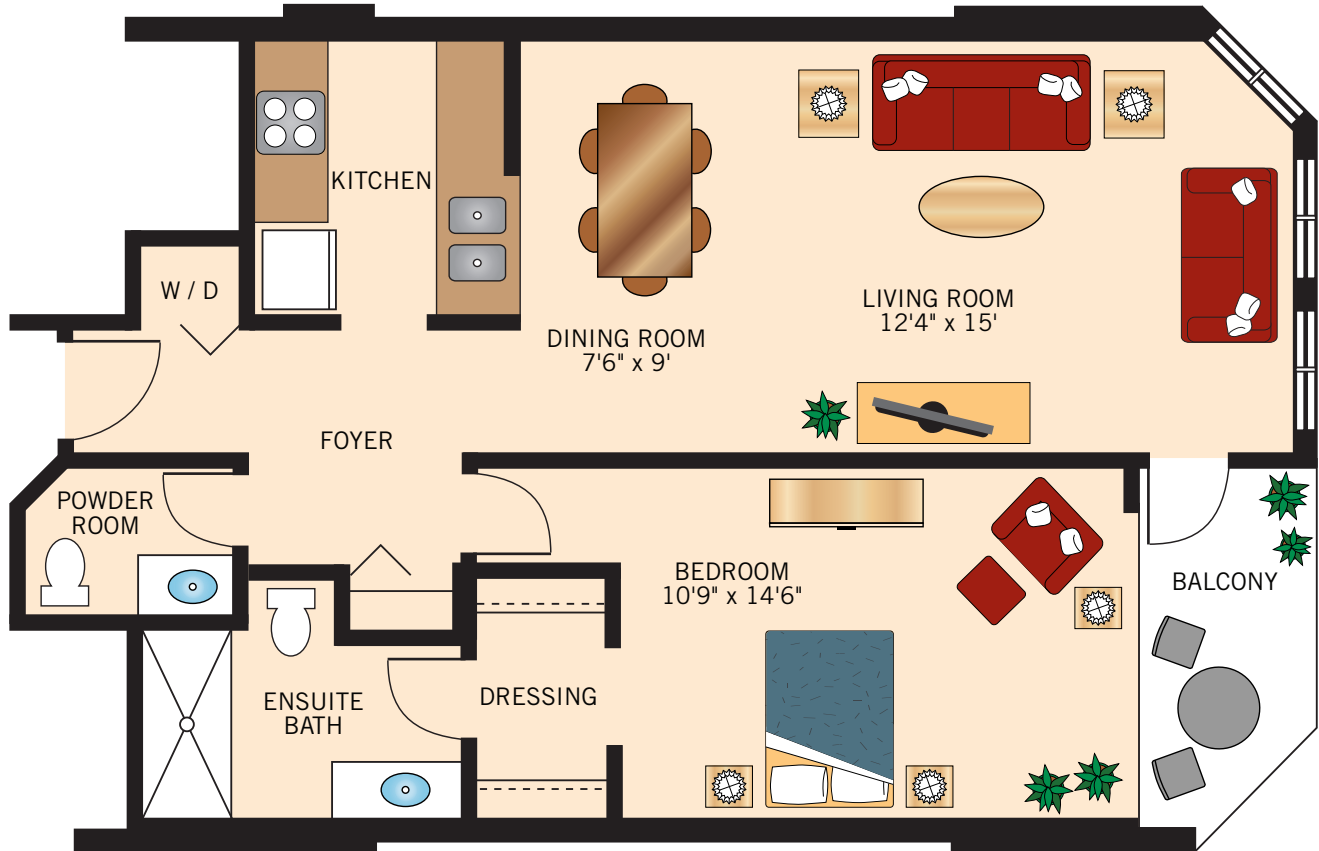

TYPE A
ONE BEDROOM PLUS DEN
1,015 Square Feet

Floor plans are not to scale and are shown for comparative purposes only.
Actual apartment floor plans may have minor variations.

TYPE B
ONE BEDROOM PLUS DEN
915 Square Feet

Floor plans are not to scale and are shown for comparative purposes only.
Actual apartment floor plans may have minor variations.

TYPE C
ONE BEDROOM
730 Square Feet

Floor plans are not to scale and are shown for comparative purposes only.
Actual apartment floor plans may have minor variations.

TYPE D
ONE BEDROOM
680 Square Feet

Floor plans are not to scale and are shown for comparative purposes only.
Actual apartment floor plans may have minor variations.

TYPE E
TWO BEDROOM SUITE
960 Square Feet

Floor plans are not to scale and are shown for comparative purposes only.
Actual apartment floor plans may have minor variations.

TYPE F
ONE BEDROOM PLUS DEN
960 Square Feet

Floor plans are not to scale and are shown for comparative purposes only.
Actual apartment floor plans may have minor variations.