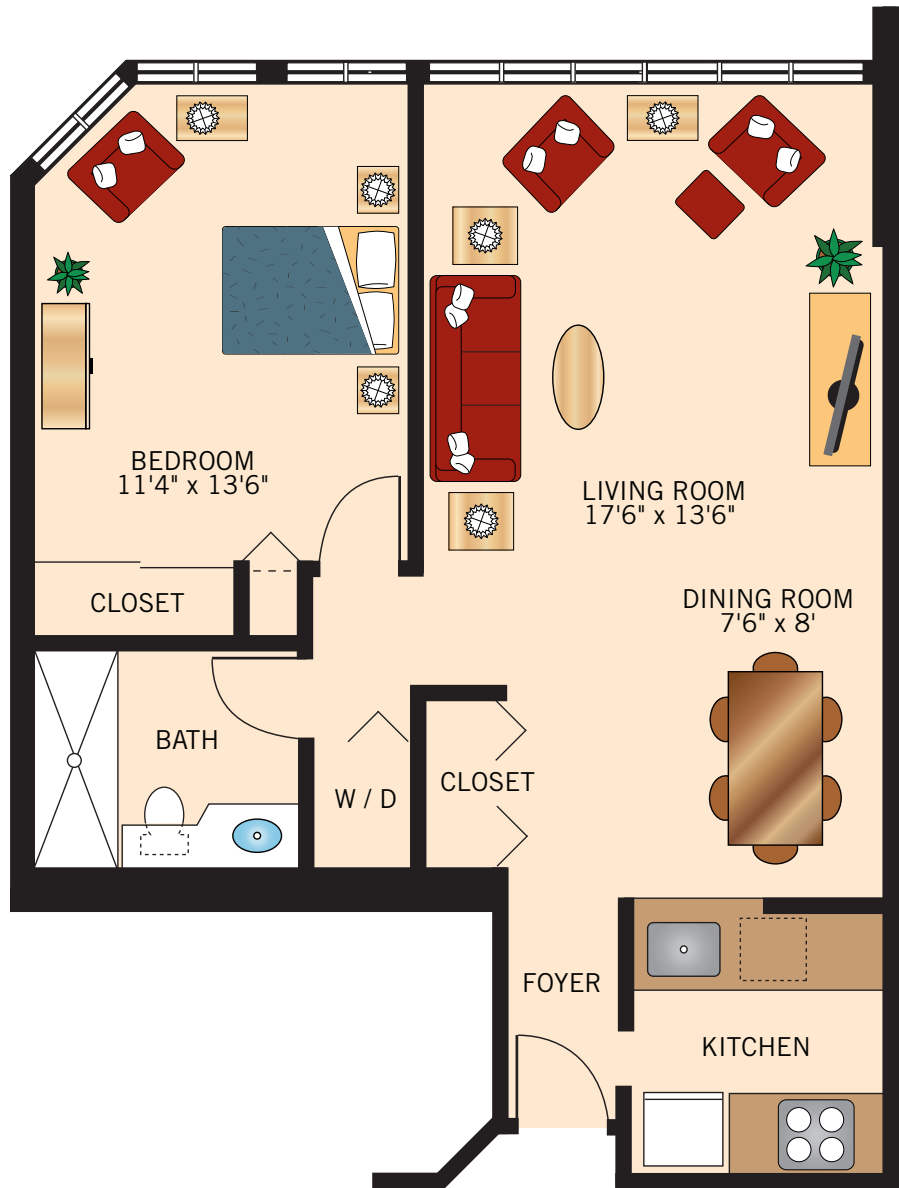

TYPE A
ONE BEDROOM PLUS DEN
1,015 Square Feet

Floor plans are not to scale and are shown for comparative purposes only.
Actual apartment floor plans may have minor variations.

TYPE B
ONE BEDROOM PLUS DEN
915 Square Feet

Floor plans are not to scale and are shown for comparative purposes only.
Actual apartment floor plans may have minor variations.

TYPE J
TWO BEDROOM SUITE
1,060 Square Feet

Floor plans are not to scale and are shown for comparative purposes only.
Actual apartment floor plans may have minor variations.

TYPE M
ONE BEDROOM PLUS DEN
1,060 Square Feet

Floor plans are not to scale and are shown for comparative purposes only.
Actual apartment floor plans may have minor variations.

TYPE N
ONE BEDROOM
683 Square Feet

Floor plans are not to scale and are shown for comparative purposes only.
Actual apartment floor plans may have minor variations.