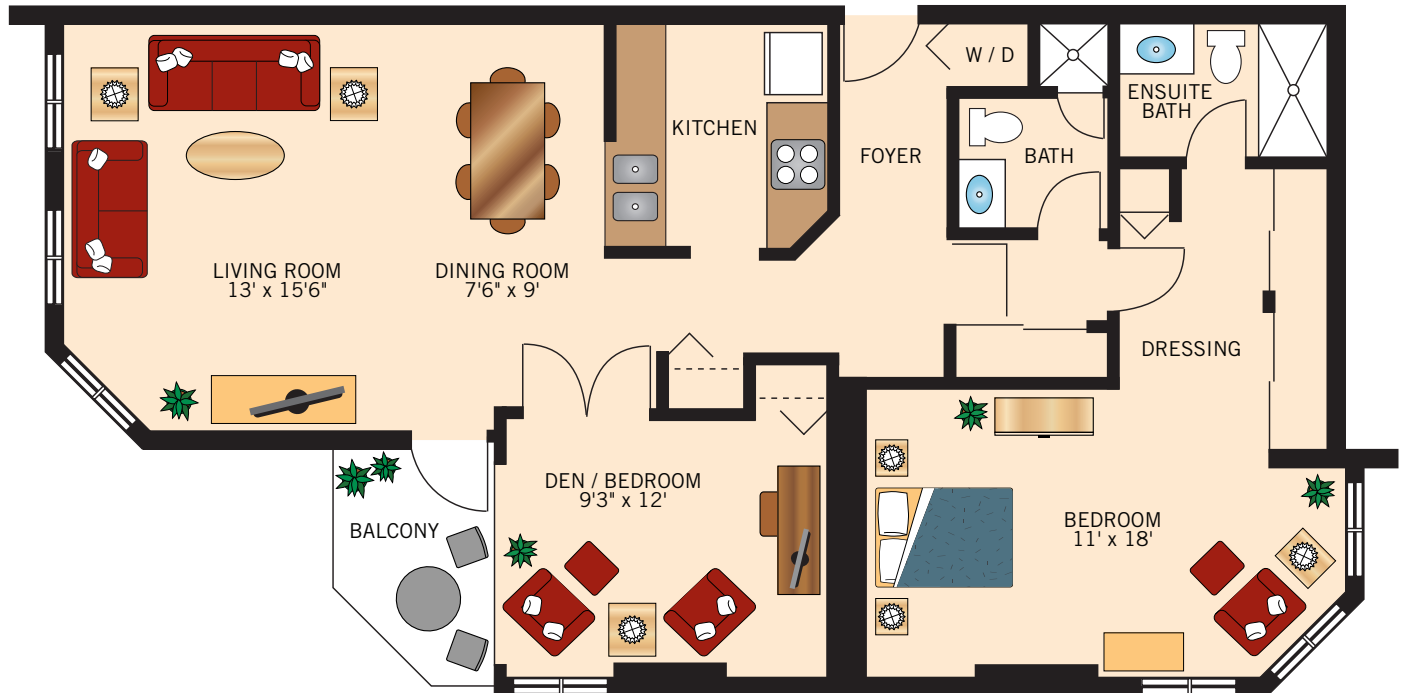

TYPE A
ONE BEDROOM PLUS DEN
1,015 Square Feet

Floor plans are not to scale and are shown for comparative purposes only.
Actual apartment floor plans may have minor variations.

TYPE B
ONE BEDROOM PLUS DEN
915 Square Feet

Floor plans are not to scale and are shown for comparative purposes only.
Actual apartment floor plans may have minor variations.

TYPE C
ONE BEDROOM
730 Square Feet

Floor plans are not to scale and are shown for comparative purposes only.
Actual apartment floor plans may have minor variations.

TYPE D
ONE BEDROOM
680 Square Feet

Floor plans are not to scale and are shown for comparative purposes only.
Actual apartment floor plans may have minor variations.

TYPE E
TWO BEDROOM SUITE
960 Square Feet

Floor plans are not to scale and are shown for comparative purposes only.
Actual apartment floor plans may have minor variations.

TYPE F
ONE BEDROOM PLUS DEN
960 Square Feet

Floor plans are not to scale and are shown for comparative purposes only.
Actual apartment floor plans may have minor variations.