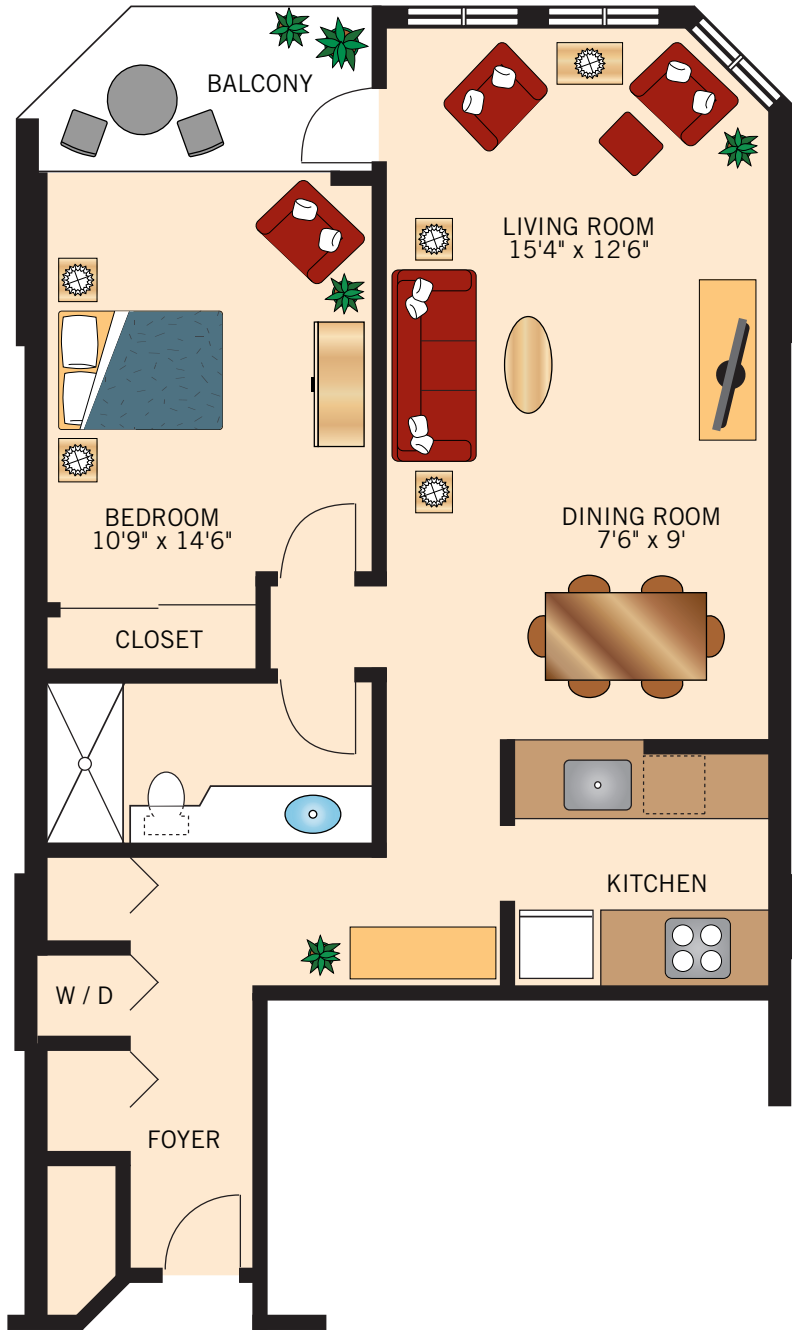

TYPE A
ONE BEDROOM PLUS DEN
1,015 Square Feet

Floor plans are not to scale and are shown for comparative purposes only.
Actual apartment floor plans may have minor variations.

TYPE B
ONE BEDROOM PLUS DEN
915 Square Feet

Floor plans are not to scale and are shown for comparative purposes only.
Actual apartment floor plans may have minor variations.

TYPE F
ONE BEDROOM PLUS DEN
960 Square Feet

Floor plans are not to scale and are shown for comparative purposes only.
Actual apartment floor plans may have minor variations.

TYPE G
ONE BEDROOM SUITE
690 Square Feet

Floor plans are not to scale and are shown for comparative purposes only.
Actual apartment floor plans may have minor variations.

TYPE H
ONE BEDROOM
700 Square Feet

Floor plans are not to scale and are shown for comparative purposes only.
Actual apartment floor plans may have minor variations.

TYPE J
TWO BEDROOM SUITE
1,060 Square Feet

Floor plans are not to scale and are shown for comparative purposes only.
Actual apartment floor plans may have minor variations.