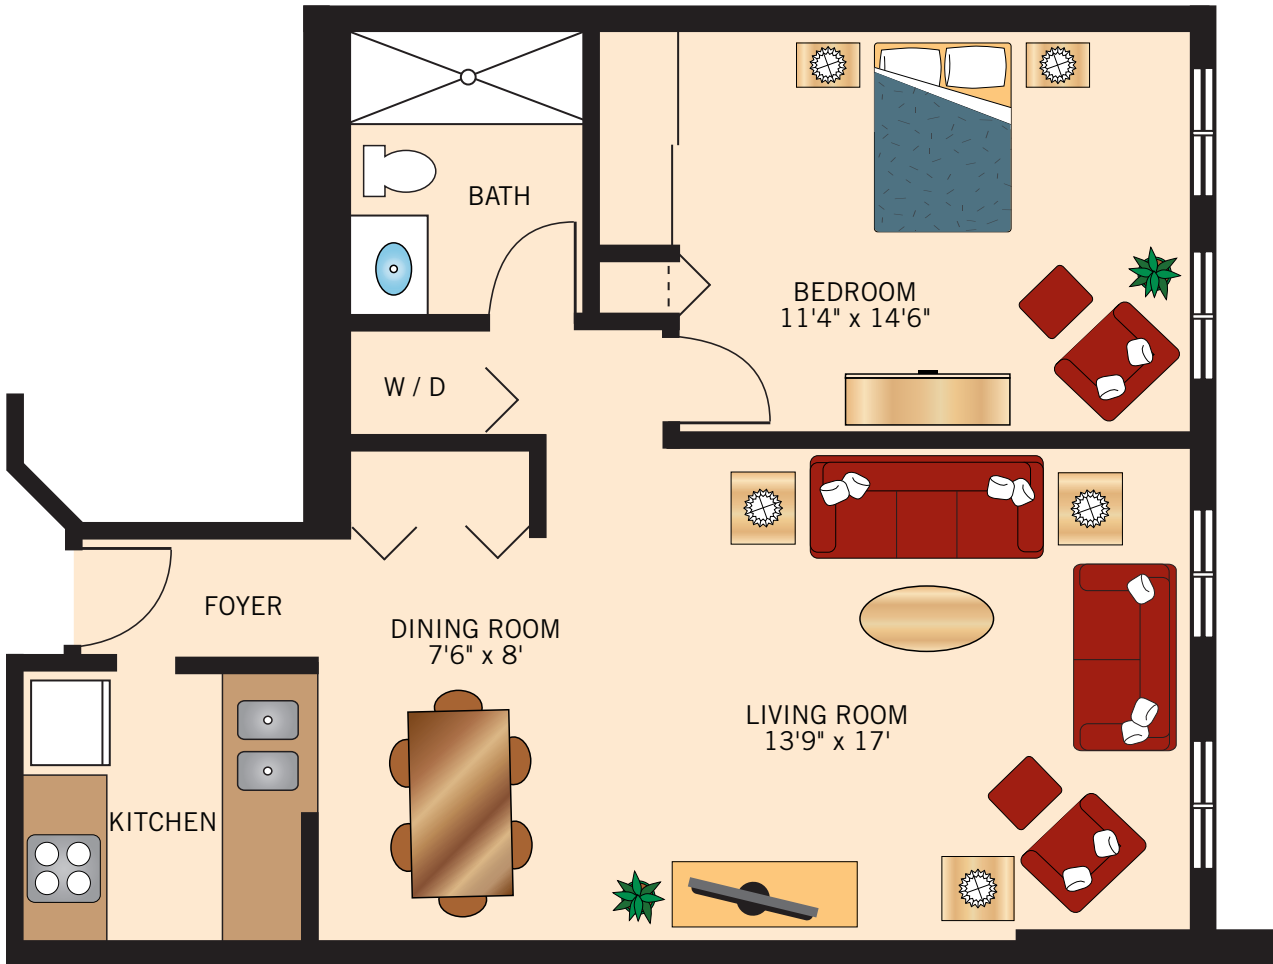

TYPE A
ONE BEDROOM PLUS DEN
1,015 Square Feet

Floor plans are not to scale and are shown for comparative purposes only.
Actual apartment floor plans may have minor variations.

TYPE B
ONE BEDROOM PLUS DEN
915 Square Feet

Floor plans are not to scale and are shown for comparative purposes only.
Actual apartment floor plans may have minor variations.

TYPE C
ONE BEDROOM
730 Square Feet

Floor plans are not to scale and are shown for comparative purposes only.
Actual apartment floor plans may have minor variations.

TYPE D
ONE BEDROOM
680 Square Feet

Floor plans are not to scale and are shown for comparative purposes only.
Actual apartment floor plans may have minor variations.

TYPE E
TWO BEDROOM SUITE
960 Square Feet

Floor plans are not to scale and are shown for comparative purposes only.
Actual apartment floor plans may have minor variations.

TYPE F
ONE BEDROOM PLUS DEN
960 Square Feet

Floor plans are not to scale and are shown for comparative purposes only.
Actual apartment floor plans may have minor variations.