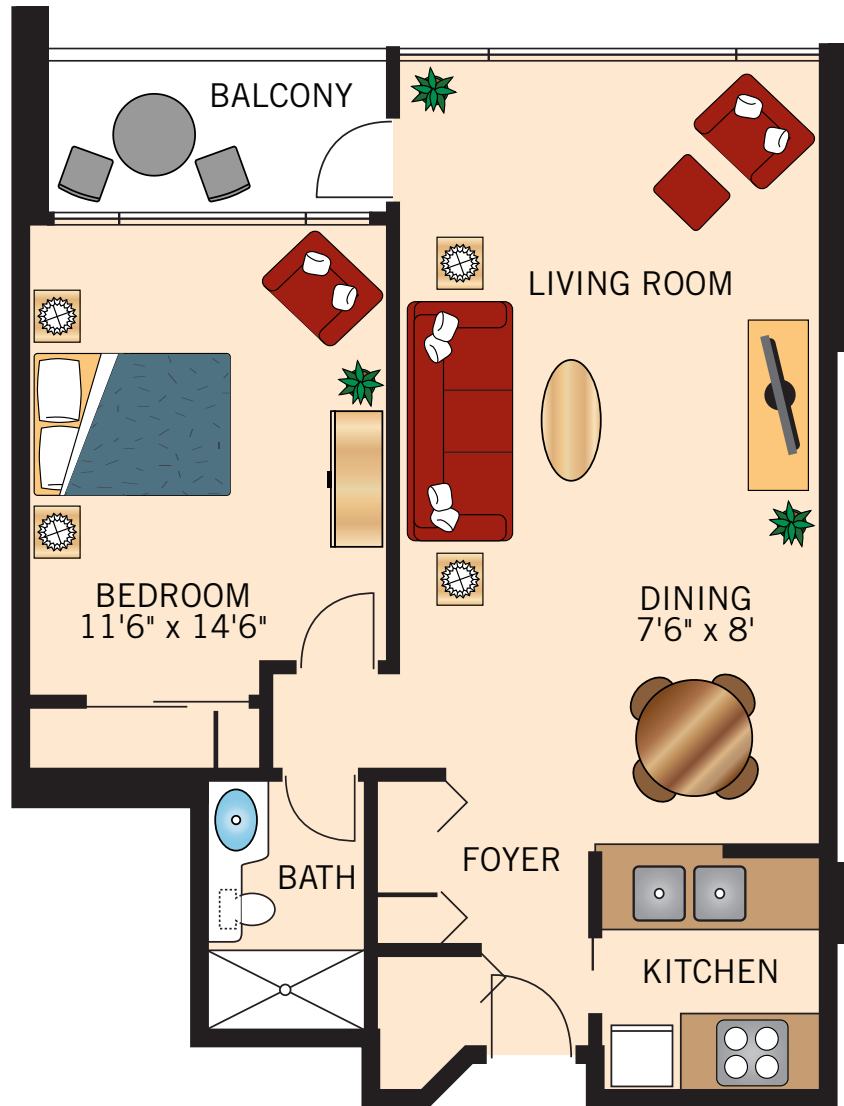

TYPE A
ONE BEDROOM PLUS DEN
1,015 Square Feet

Floor plans are not to scale and are shown for comparative purposes only.
Actual apartment floor plans may have minor variations.

TYPE B
ONE BEDROOM PLUS DEN
915 Square Feet

Floor plans are not to scale and are shown for comparative purposes only.
Actual apartment floor plans may have minor variations.

TYPE C
ONE BEDROOM
730 Square Feet

Floor plans are not to scale and are shown for comparative purposes only.
Actual apartment floor plans may have minor variations.

Floor plans are not to scale and are shown for comparative purposes only.
Actual apartment floor plans may have minor variations.

TYPE F
ONE BEDROOM PLUS DEN
960 Square Feet

Floor plans are not to scale and are shown for comparative purposes only.
Actual apartment floor plans may have minor variations.

TYPE G
ONE BEDROOM SUITE
690 Square Feet

Floor plans are not to scale and are shown for comparative purposes only.
Actual apartment floor plans may have minor variations.

TYPE H
ONE BEDROOM
700 Square Feet