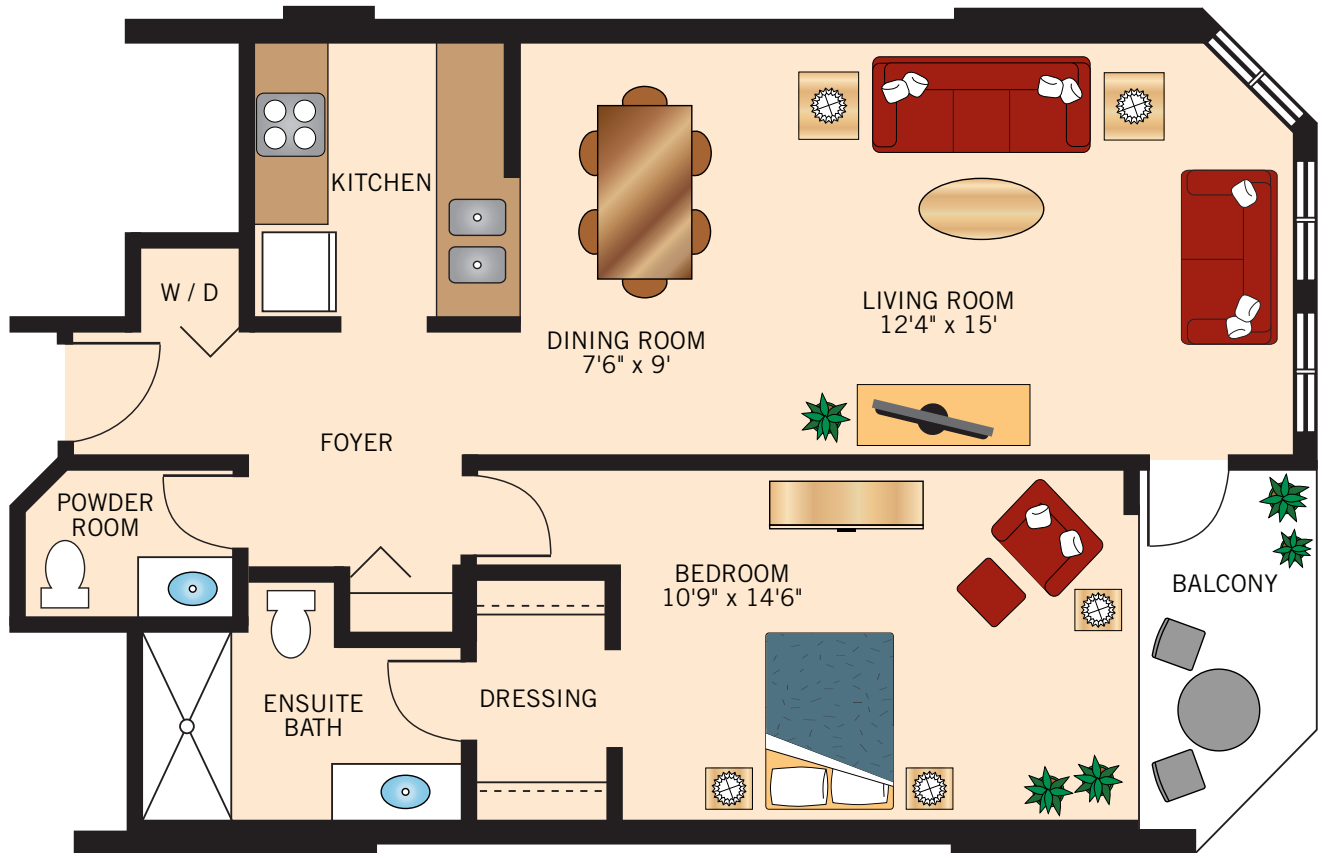

TYPE A
ONE BEDROOM PLUS DEN
1,015 Square Feet

Floor plans are not to scale and are shown for comparative purposes only.
Actual apartment floor plans may have minor variations.

TYPE B
ONE BEDROOM PLUS DEN
915 Square Feet

Floor plans are not to scale and are shown for comparative purposes only.
Actual apartment floor plans may have minor variations.

TYPE C
ONE BEDROOM
730 Square Feet

Floor plans are not to scale and are shown for comparative purposes only.
Actual apartment floor plans may have minor variations.

TYPE D
ONE BEDROOM
680 Square Feet

Floor plans are not to scale and are shown for comparative purposes only.
Actual apartment floor plans may have minor variations.

TYPE E
TWO BEDROOM SUITE
960 Square Feet

Floor plans are not to scale and are shown for comparative purposes only.
Actual apartment floor plans may have minor variations.

TYPE F
ONE BEDROOM PLUS DEN
960 Square Feet

Floor plans are not to scale and are shown for comparative purposes only.
Actual apartment floor plans may have minor variations.