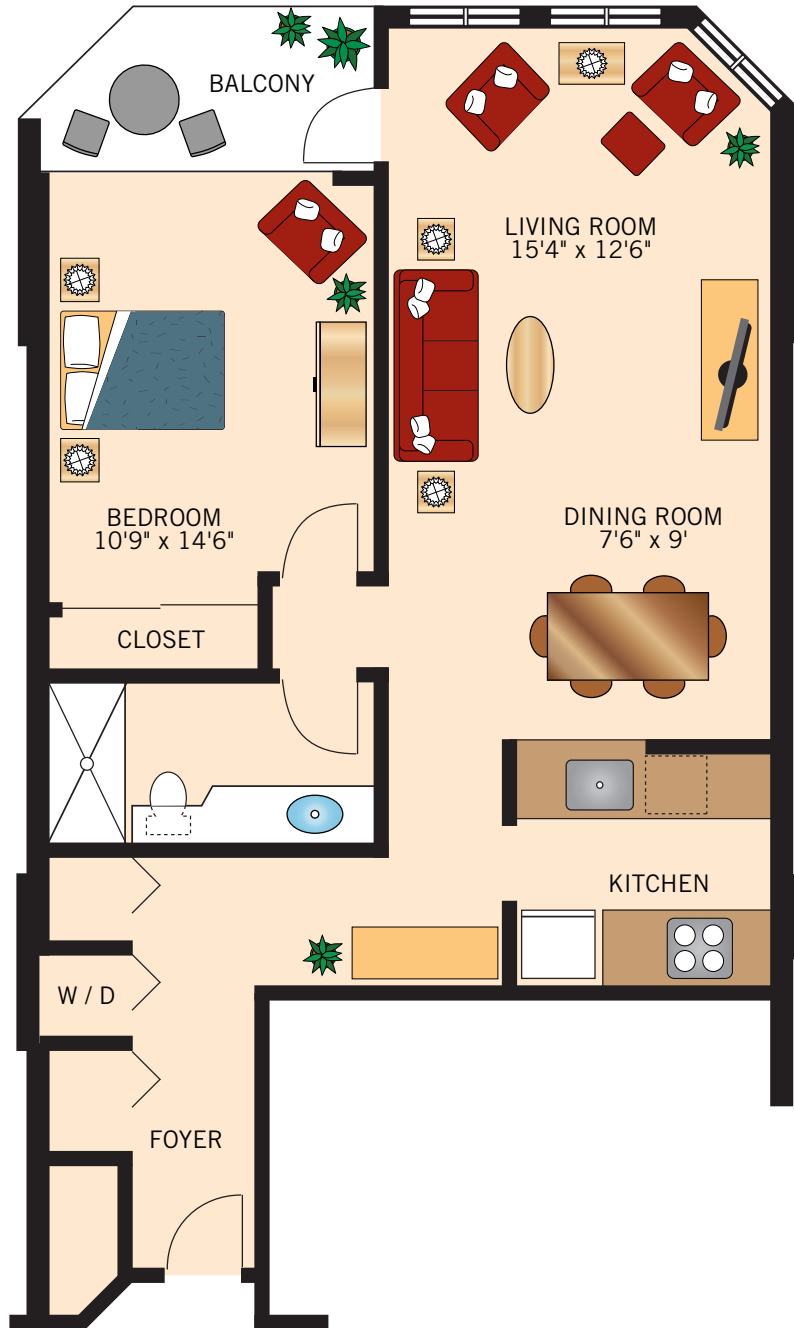

TYPE A
ONE BEDROOM PLUS DEN
1,015 Square Feet

Floor plans are not to scale and are shown for comparative purposes only.
Actual apartment floor plans may have minor variations.

TYPE B
ONE BEDROOM PLUS DEN
915 Square Feet

Floor plans are not to scale and are shown for comparative purposes only.
Actual apartment floor plans may have minor variations.

TYPE F
ONE BEDROOM PLUS DEN
960 Square Feet

Floor plans are not to scale and are shown for comparative purposes only.
Actual apartment floor plans may have minor variations.

TYPE G
ONE BEDROOM SUITE
690 Square Feet

Floor plans are not to scale and are shown for comparative purposes only.
Actual apartment floor plans may have minor variations.

TYPE H
ONE BEDROOM
700 Square Feet

Floor plans are not to scale and are shown for comparative purposes only.
Actual apartment floor plans may have minor variations.

TYPE J
TWO BEDROOM SUITE
1,060 Square Feet

Floor plans are not to scale and are shown for comparative purposes only.
Actual apartment floor plans may have minor variations.